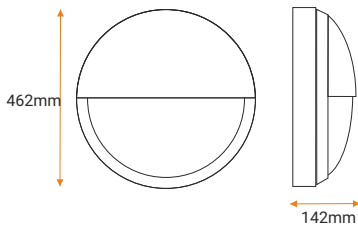

LED	PRODUCT CODE	Color	Power (W)	Lumen (lm)
	T9EBE1700EZSO	Silver	11W	1700lm
	T9EBE3150EZSO	Silver	22W	3150lm
	T9EBE3900EZSO	Silver	30W	3900lm

DIMENSIONS/WEIGHT

KG
4.0 kg

KG
3.5 kg

LED PRODUCT CODE

LED	PRODUCT CODE	Color	Power (W)	Lumen (lm)
	T9EBG1700EZBO	Black	11W	1700lm
	T9EBG3150EZBO	Black	22W	3150lm
	T9EBG3900EZBO	Black	30W	3900lm