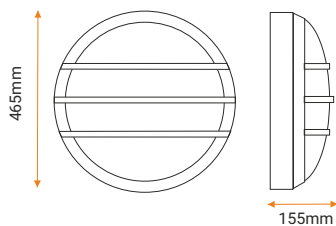

LED	PRODUCT CODE	Color	Power (W)	Lumen (lm)
	T9EBE1700EZSO	Silver	11W	1700lm
	T9EBE3150EZSO	Silver	22W	3150lm
	T9EBE3900EZSO	Silver	30W	3900lm

DIMENSIONS/WEIGHT

KG
4.0 kg

KG
3.5 kg

LED PRODUCT CODE

LED	PRODUCT CODE	Color	Power (W)	Lumen (lm)
	T9EBG1700EZBO	Black	11W	1700lm
	T9EBG3150EZBO	Black	22W	3150lm
	T9EBG3900EZBO	Black	30W	3900lm